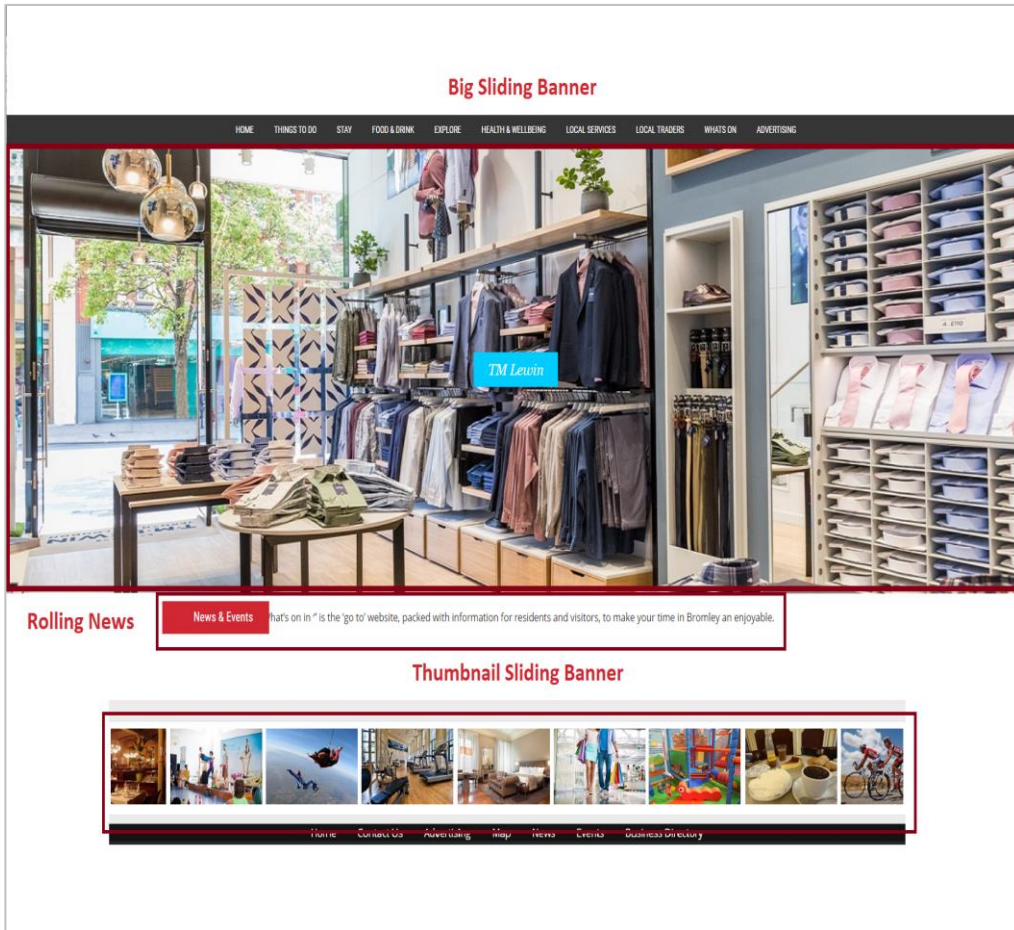

Ad Spots and Pricing

BIG SLIDING BANNER PRICES:

- 1 Month on any page £151
- 3 Months on any page 5% discount £408 (£136pm)
- 6 Months on any page 12% discount £771 (£128.50pm)
- 12 Months on any page 25% discount £1,270 (£105.83pm)

ROLLING NEWS PRICES:

- 1 Month on the Rolling News £30
- 3 Months on the Rolling News 5% discount £86 (£28.67pm)
- 6 Months on the Rolling News 12% discount £158 (£26.33pm)
- 12 Months on the Rolling News 25% discount £270 (£22.50pm)

THUMBNAIL SLIDING BANNER PRICES:

- 1 Month all page £37
- 3 Months on all pages 5% discount £107 (£35.67pm)
- 6 Months on all pages 12% discount £198 (£33pm)
- 12 Months on all pages 25% discount £337 (£28.08pm)